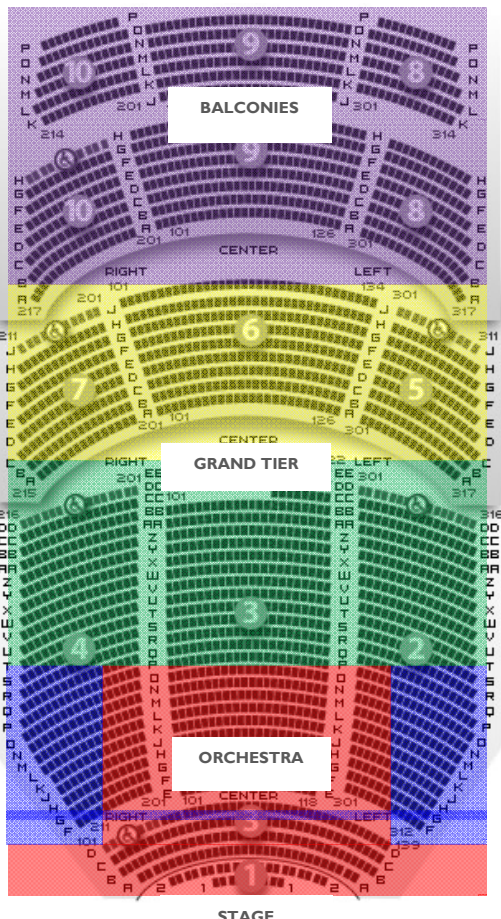

**March 31, 2012  
3:30pm & 6:30pm**

**Special Pricing for Groups of 10+**

“Mom! Phineas and Ferb are going on a LIVE tour!!!” School’s out for summer and anything is possible as Phineas and Ferb create their biggest invention yet -- Disney’s Phineas and Ferb: The Best LIVE Tour Ever! Phineas, Ferb, and the whole tri-state area gang embark on a bold escape jumping out from behind your TV and onto the stage in a live action adventure – right in your hometown! And, before you can wonder, "Hey, where’s Perry?" the beloved pet platypus shifts to his secret double life as Agent P to foil another one of Dr. Doofenshmidt’s evil plans. Musical madness abounds in an escapade so awesome that even Candace can’t help but join the hilarious hijinks. It’s the ultimate end to summer vacation, so seize the day ‘cause Phineas and Ferb are gonna do it all!

<b>Group Contact Name</b>	
<b>Phone Number</b>	
<b>Email Address</b>	
<b>Performance Day/Time</b>	
<b>Preferred Seating Area</b>	
<b>Estimated # in Group (10+)</b>	

**GROUP PRICING:** Red = Special Pricing. Include all fees. Subject to change.

Seating Area	3:30pm	6:30pm
Gold Circle	N/A	N/A
Orchestra	\$38.50	\$38.50
Orchestra, Grand Tier (Discounted)	\$35.50	\$19.50
Rear Grand Tier	\$25.50	\$19.50
Balconies	\$15.50	\$19.50

- Gold Circle
- Orchestra
- Orchestra (Discounted)
- Grand Tier
- Balconies